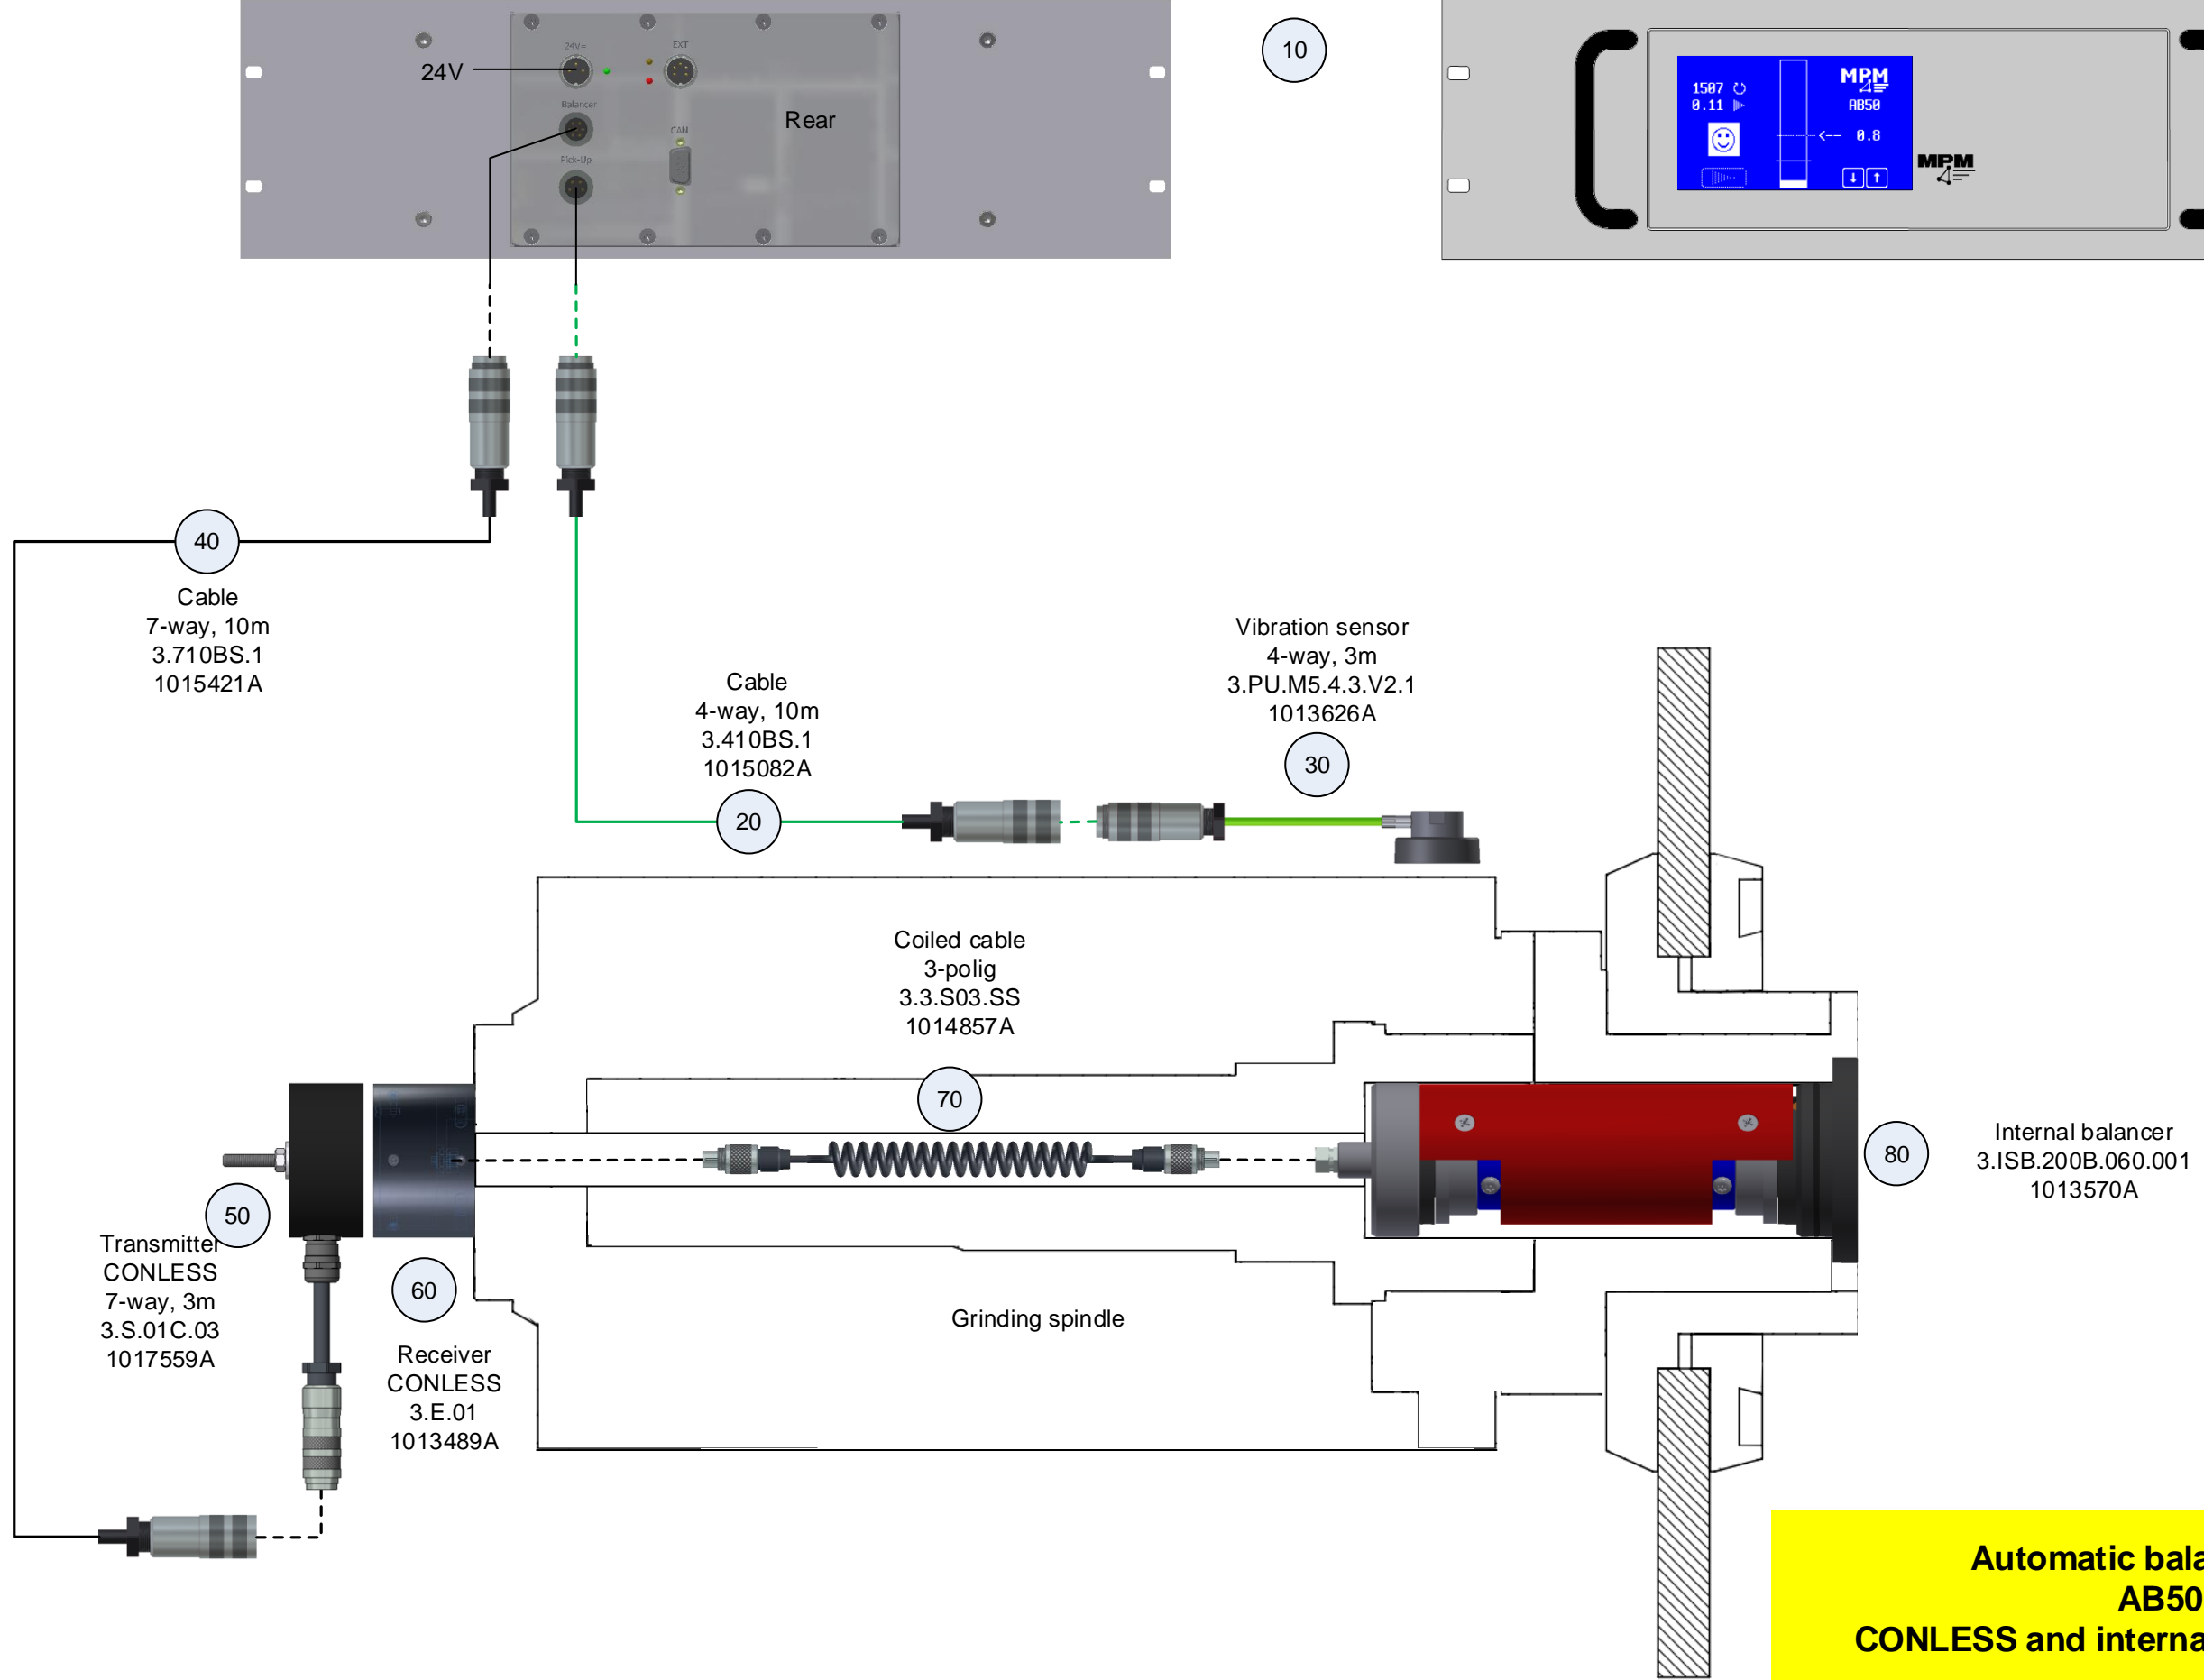

Balancing electronics
3.AB50P01.1.C.EXT.24
1015829A

**Automatic balancing system
AB50 with
CONLESS and internal balancer ISB type B**